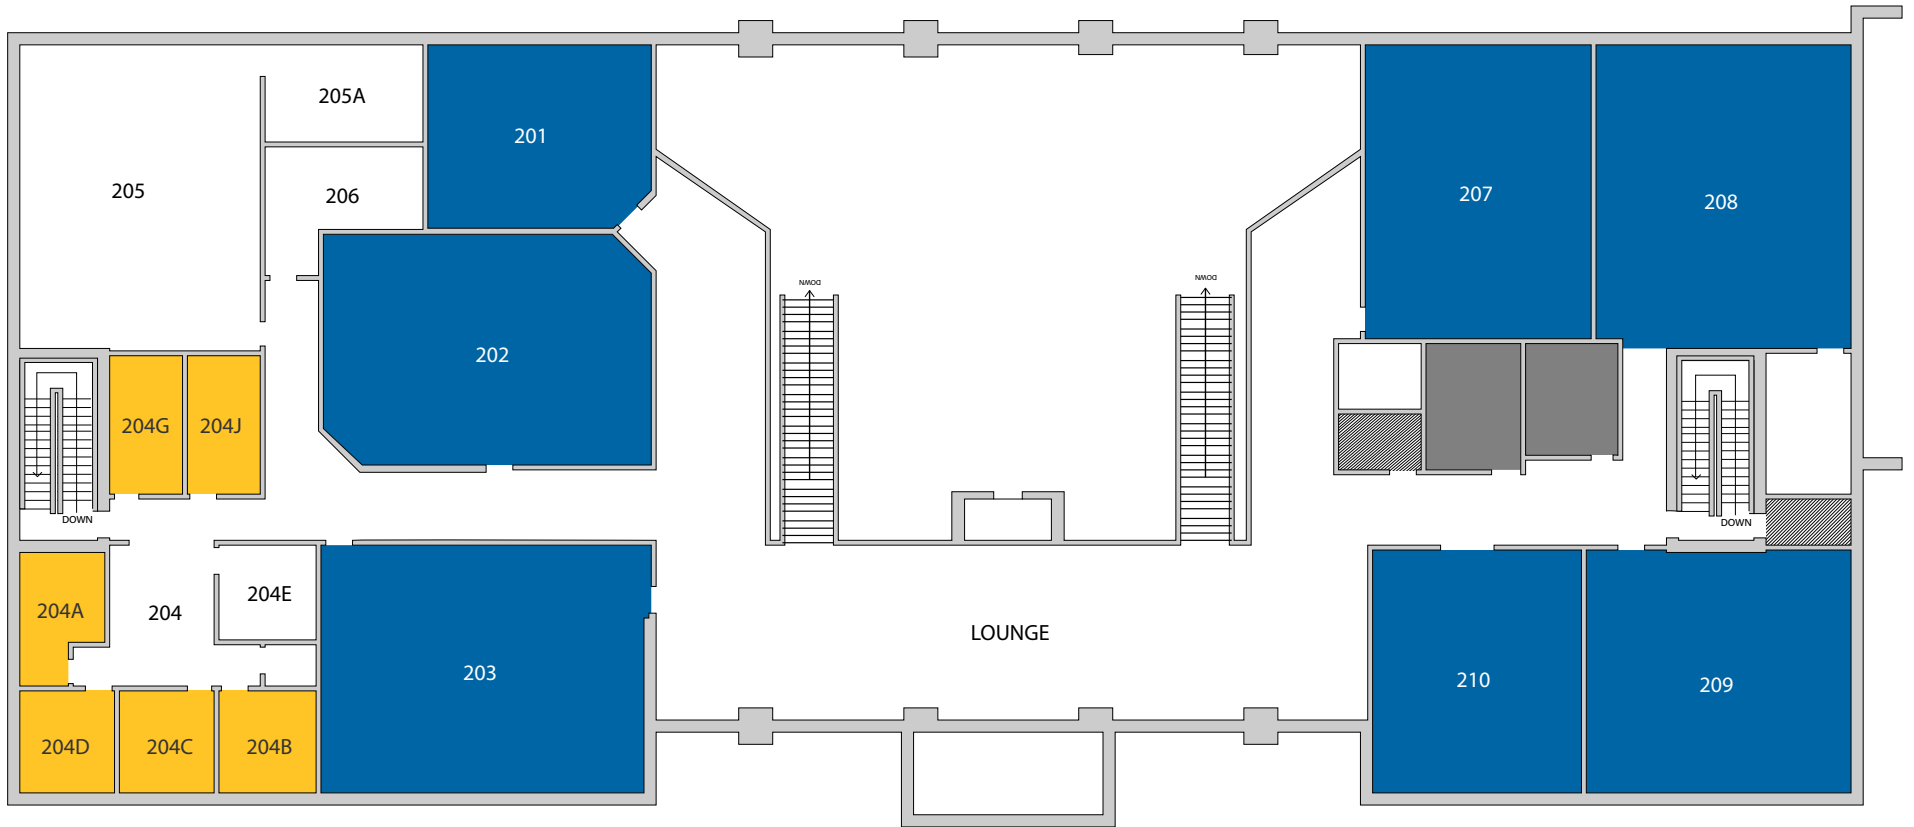

Whitney Building

Second Floor

Classroom	201	Office	204G
Learning Lab	202	Office	204J
Classroom	203	GIS	205
Office Pod	204	Plot Room	205A
Office	204A	Testing Lab	206
Office	204B	Mac Lab	207
Office	204C	Lab	208
Office	204D	P.C. Lab	209
Office	204E	Analytic Lab	210

LEGEND

- Classrooms & Labs
- Office Space
- Other
- Utility
- Public Restroom